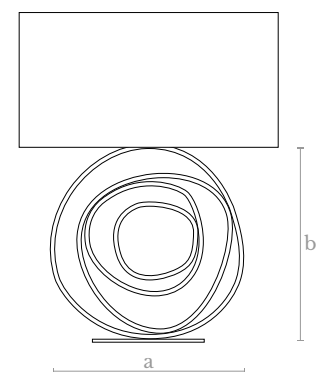

TLO940
SPIRAL IRREGULAR TABLE LAMP

Measures
Width (a): 60 cm. | 24 inches
Height (b): 60 cm. | 24 inches

Lighting   Weight
LED strip   9 Kg.
71 w. / 2750 lumens   3000 °K

Material   Shade Measures
Steel   W: 84 cm. | 33 in.
Finishes   D: 40 cm. | 16 cm.
Chrome   H: 40 cm. | 16 in.