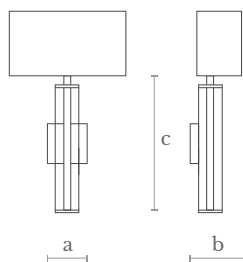

Finishes

Satined brass