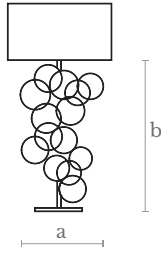

TL0560
CIRCLES TABLE LAMP

Measures
Width (a): 27 cm. | 11 in.
Height (b): 52 cm. | 21 in.

Lighting
1 E-27/E-26 LED bulb
10 w. | 180-240 v.
3000 °K

Weight
4 Kg.

Shade Measures
Ø: 35 cm. | 14 in.
H: 25 cm. | 10 in.

Material
Steel | Silk shade

Finishes
Shiny nickel