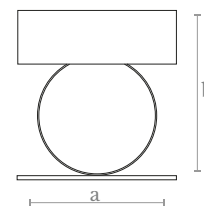

TL0320
SPHERE TABLE LAMP

Measures
Width (a): 40 cm. | 16 in.
Height (b): 42 cm. | 17 in.

Lighting
2 x G-9 LED bulbs
2 x 3 w. | 2 x 300 lm.
3000 °K

Weight
5 Kg.

Material
Brass | Glass

Finishes
Satin brass