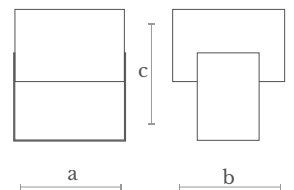

TL0540
U FABRIC TABLE LAMP

Measures
Lenght (a): 35 cm. | 14 inches
Width (b): 35 cm. | 14 inches
Height (c): 44 cm. | 17 inches

Lighting
1 E-27/E-26 LED bulb
10 w. | 180-240 v.
3000 °K

Weight
4 Kg.

Material
Steel | Silk shade

Finishes
Satin nickel