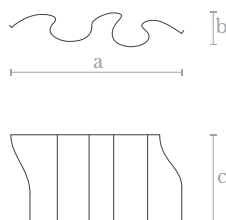

HB0730
OXIDY HEADBOARD

Measures
Width (a): 150 cm. | 59 inches
Depth (b): 35 cm. | 14 inches
Height (b): 110 cm. | 44 inches

Material
Steel

Finishes
Oxide

Weight
12 Kg