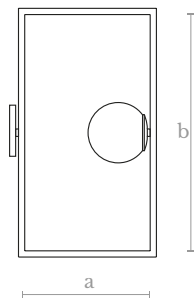

WL0290
WINDOW WALL LAMP

Measures
Width (a): 30 cm. | 12 in.
Height (b): 60 cm. | 24 in.

Lighting
1 LED bulb
7 w. | 670 lumens
3000 °K

Weight
2 Kg.

Material
Brass | Glass

Finishes
Satin brass