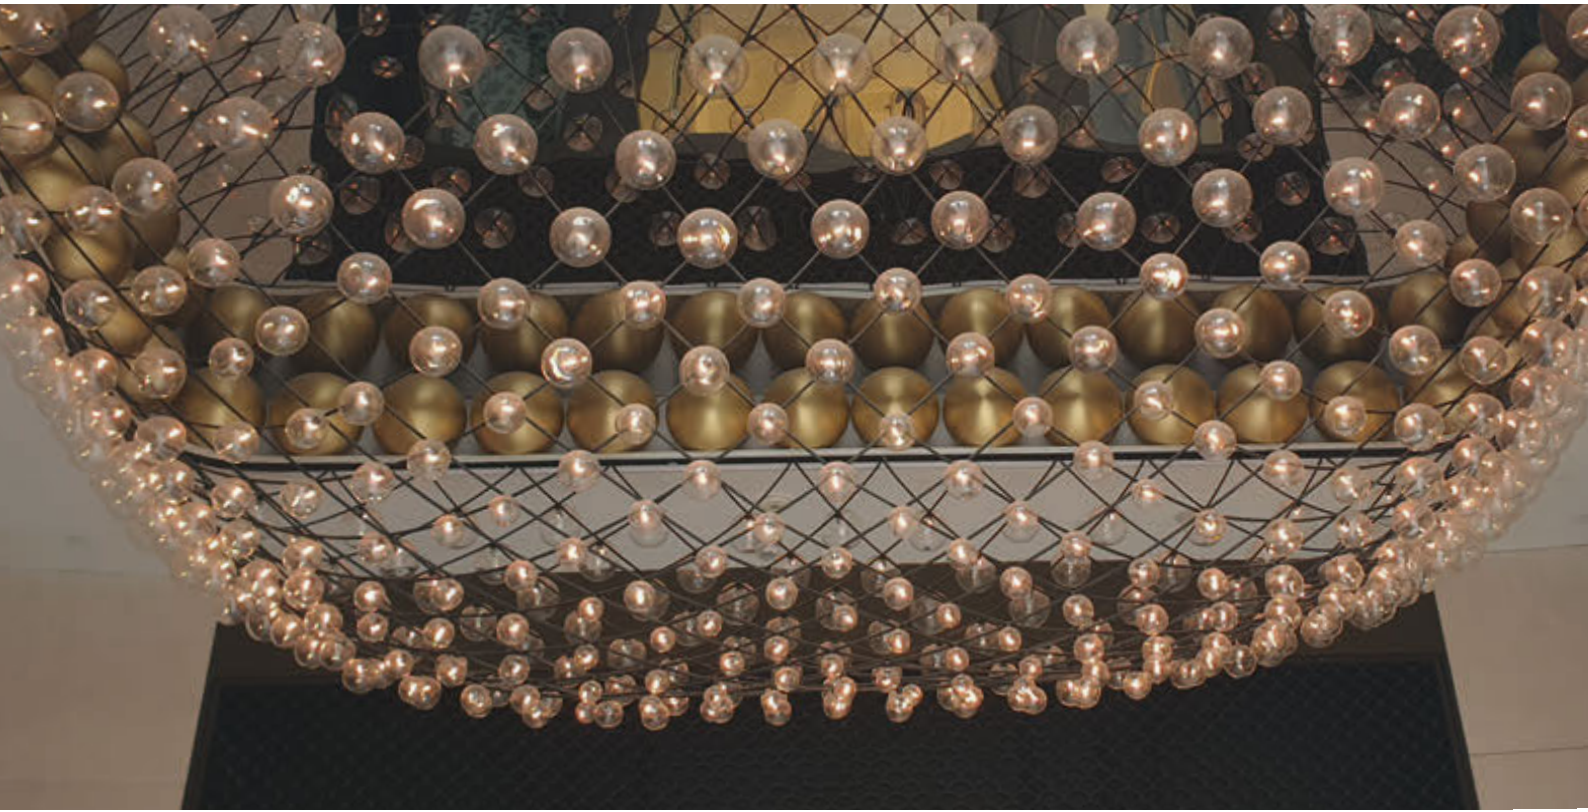

CANALEJAS GALLERY
Madrid