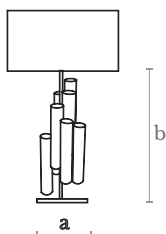

TL0600
FIREWORK TABLE LAMP

Measures
Width (a): 29 cm. | 11 in.
Height (b): 56 cm. | 18 in.

Lighting
1 E-27/E-26 LED bulb
10 w. | 180-240 v.
3000 °K

Weight
4 Kg.

Shade Measures
Ø: 35 cm. | 14 in.
H: 25 cm. | 22 in.

Material
Steel | Silk shade

Finishes
Shiny nickel