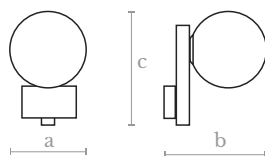

WL0300
CRAQUELE WALL LAMP

Measures
Width (a): 16 cm. | 7 in.
Depth (b): 18 cm | 8 in.
Height (c): 15 cm. | 6 in.

Lighting
1 LED bulb
4,5 w. | 450 lm.
4000 °K

Weight
1 Kg.

Material
Brass | Glass

Finishes
Satin brass | Cracked glass