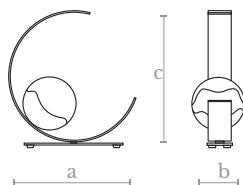

Weight
2 Kg.

Finishes
Satin brass

TL0290
WINDOW TABLE LAMP

Measures
Width (a): 30 cm. | 12 in.
Height (b): 65 cm. | 26 in.

Lighting
1 LED bulb
7 w. | 670 lum.
3000 °K

Material
Brass | Glass