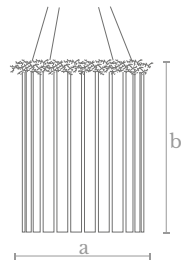

CLO230
OLIVE SHOOT

Measures
Diameter (a): 60 cm. | 24 inches
Height (b): 80 cm. | 32 inches

Lighting
LED strip
14 w/m. / 1320 lm/m
3000 °K

Material
Lost wax brass casting | Glass