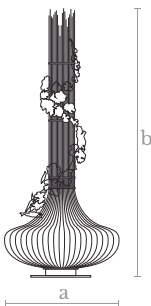

WL0080
LEAVES ONION WALL LAMP

Measures
Width (a): 90 cm. | 34 inches
Depth (b): 45 cm. | 17 inches
Height (c): 185 cm. | 71 inches

Lighting
1 LED downlight
20 w. / 2000 lumens
3000 °K

Weight
7,5Kg.

Material
Steel | Lost wax brass casting

Finishes
Gold

FLO080
LEAVES ONION FLOOR LAMP

Measures
Diameter (a): 90 cm. | 34 inches
Height (b): 185 cm. | 71 inches

Lighting
1 LED downlight
20 w. / 2000 lumens
3000 °K

Weight
18Kg.

Material
Steel | Lost wax brass casting

Finishes
Gold

CLO090
LEAVES BALL SMALL

Measures
Diameter (a): 60 cm. | 24 inches
Height (b): 60 cm. | 24 inches

Lighting
12 G-9 LED bulbs
12 x 3 w. / 12 x 300 lumens
3000 °K

Weight
10 Kg.

Material
Lost wax brass casting

Finishes
Satin brass

CLO091
LEAVES BALL BIG

Measures
Diameter (a): 90 cm. | 35 inches
Height (b): 90 cm. | 35 inches

Lighting
12 G-9 LED bulbs
12 x 3 w. / 12 x 300 lumens
3000 °K

Weight
15Kg.

Material
Lost wax brass casting

Finishes
Satin brass

CLO100
NATURE CEILING LAMP LONG

Measures
Diameter (a): 60 cm. | 24 inches
Height (b): 250 cm. | 98 inches

Lighting
10 LED bulbs
10 x 4,5 w. / 10 x 450 lumens
3000 °K

Weight
30 Kg.

Material
Lost wax brass casting

Finishes
Satin brass

CLO101
NATURE CEILING LAMP SHORT

Measures
Diameter (a): 60 cm. | 24 inches
Height (b): 120 cm. | 47 inches

Lighting
10 LED bulbs
10 x 4,5 w. / 10 x 450 lm.
3000 °K

Weight
14 Kg.

Material
Lost wax brass casting

Finishes
Satin brass

WL0100
NATURE WALL LAMP

Measures
Width (a): 40 cm. | 16 inches
Depth (b): 18 cm. | 7 inches
Height (c): 80 cm. | 32 inches

Lighting
3 G-9 LED bulbs
3 x 2,5 w. / 3 x 190 lm.
3000 °K

Weight
8 Kg.

Material
Lost wax brass casting

Finishes
Satin brass

TLO100
NATURE TABLE LAMP

Measures
Diameter (a): 30 cm. | 12 inches
Height (b): 70 cm. | 28 inches

Lighting
5 LED bulbs
5 x 4,5 w. / 5 x 450 lm.
3000 °K

Weight
18 Kg.

Material
Lost wax brass casting

Finishes
Satin brass