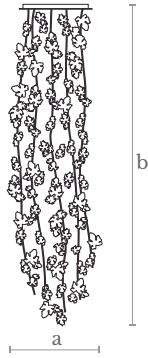

CLO100
NATURE CEILING LAMP LONG

Measures
Diameter (a): 60 cm. | 24 inches
Height (b): 250 cm. | 98 inches

Lighting
10 LED bulbs
10 x 4,5 w. / 10 x 450 lumens
3000 °K

Weight
30 Kg.

Material
Lost wax brass casting

Finishes
Satin brass