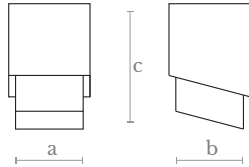

WLO370
CUBE WALL LAMP

Measures
Width (a): 11 cm. | 4 in.
Depth (b): 11cm. | 4 in.
Height (c): 22 cm. | 9 in.

Lighting
1 LED bulb
4,5 w. | 450 lm.
3000 °K

Weight
2 Kg.

Material
Brass | Steel

Finishes
Satin brass
Marble paint