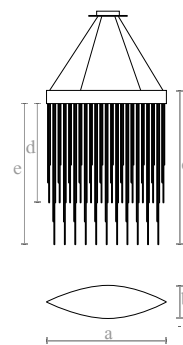

CL0151
WHITE ROMANCE OVAL CEILING LAMP

Measures
Lenght (a): 80 cm | 31 inches
Width (b): 22 cm | 9 inches
Height (c): 85 cm | 34 inches

Glasses (54 u.)
Height short glasses (d): 50 cm | 20 inches
Height large glasses (e): 80 cm | 32 inches

Lighting: LED strip
14 w/m
1320 lm/m
3000 °
Material: Lost wax brass casting
Artisanal glass
Finishes Satin brass
Weight: 12 Kg.