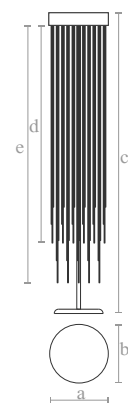

**Measures**  
Lenght (a): 60 cm | 24 inches  
Width (b): 60 cm | 24 inches  
Height (c): 85 cm | 34 inches

**Glasses (62 u.)**  
Height short glasses (d): 50 cm | 20 inches  
Height large glasses (e): 80 cm | 32 inches

**TL0150**  
WHITE ROMANCE TABLE LAMP

**Measures**  
Lenght (a): 23 cm | 16 inches  
Width (b): 23 cm | 9 inches  
Height (c): 70 cm | 34 inches

**Glasses (24 u.)**  
Height short glasses (d): 30 cm | 12 inches  
Height large glasses (e): 50 cm | 20 inches

**Lighting:** LED strip  
14 w/m  
1320 lm/m  
3000 °  
**Material:** Lost wax brass casting  
Artisanal glass  
**Finishes** Satin brass  
**Weight:** 12 Kg.

**FL0150**  
WHITE ROMANCE FLOOR LAMP

**Measures**  
Lenght (a): 36 cm | 14 inches  
Width (b): 36 cm | 14 inches  
Height (c): 170 cm | 67 inches

**Glasses (38 u.)**  
Height short glasses (d): 130 cm | 51 inches  
Height large glasses (e): 150 cm | 59 inches

**Lighting:** LED strip  
14 w/m  
1320 lm/m  
3000 °  
**Material:** Lost wax brass casting  
Artisanal glass  
**Finishes** Satin brass  
**Weight:** 15 Kg.