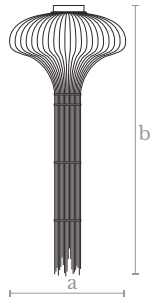

CLO070
ONION CEILING LAMP

Measures
Diameter (a): 90 cm. | 34 inches
Height (b): 185cm. | 71 inches

Lighting
1 LED downlight
20 w. / 2000 lumens
3000 °K

Weight
12 Kg.

Finishes
Shiny nickel

Material
Steel