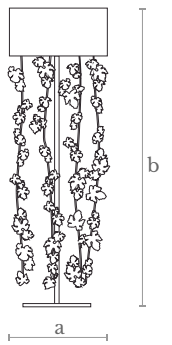

TLO100
NATURE TABLE LAMP

Measures
Diameter (a): 30 cm. | 12 inches
Height (b): 70 cm. | 28 inches

Lighting
5 LED bulbs
5 x 4,5 w. / 5 x 450 lm.
3000 °K

Weight
18 Kg.

Material
Lost wax brass casting

Finishes
Satin brass