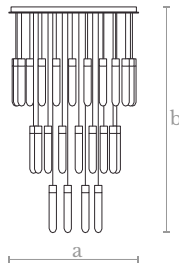

Finishes

Alabaster |Satin brass