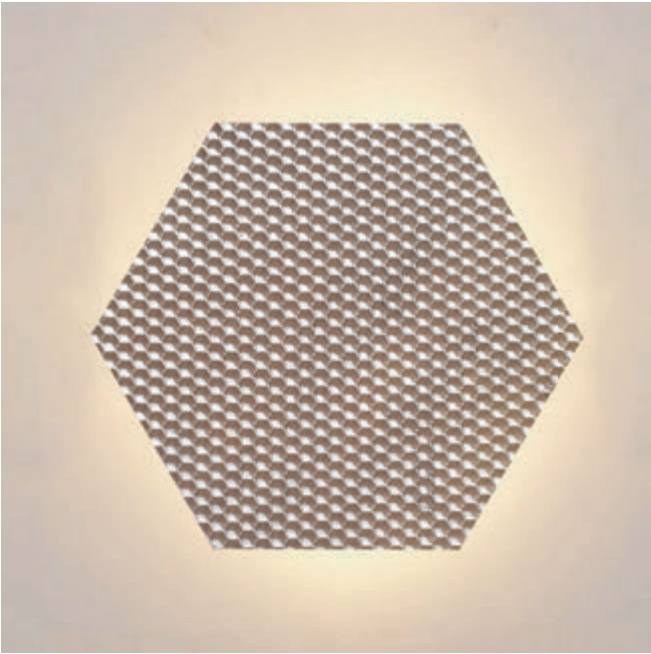

WL0790
HONEYCOMB WALL LAMP