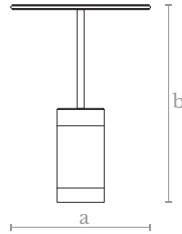

Measures

Width (a): 50 cm. | 20 inches  
Height (b): 150 cm. | 60 inches

Lighting

LED strip  
71 w. / 2750 lumens  
3000 °K

Material

Brass | Mirror

Weight

15 Kg.

Finishes

Antique brass

**TB0900**  
WHIM COFFEE TABLE

Measures  
Diameter (a): 30 cm. | 12 inches  
Height (b): 54 cm. | 22 inches

Material  
Steel | Brass

Finishes  
Copper

Weight  
10 Kg.

**TB0910**  
GIACOMETTI COFFEE TABLE RECTANGLE

Measures  
Length (a): 90 cm. | 35 inches  
Width (b): 70 cm. | 28 inches  
Height (c): 50 cm. | 20 inches

Material  
Lost wax brass casting / Marble

Finishes  
Satin brass / Blue marble

Weight  
50 Kg.

**TB0911**  
GIACOMETTI COFFEE TABLE ROUND