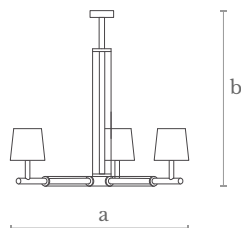

Finishes

Satined brass