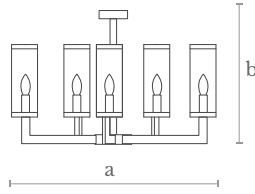

CL0451
CRACKED CEILING LAMP 5L

Measures
Diameter (a): 75 cm. | 30 in.
Height (b): 50 cm. | 20 in.

Lighting
5 x E14/E17 LED bulbs
5 x 4 w. | 5 x 370 lm.
3000 °K

Material
Steel | Glass

Weight
12 Kg.

Finishes
Satin brass | Cracked glass