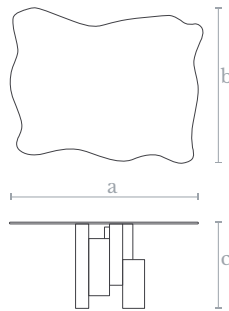

TB0752
SEA COFFEE TABLE

Measures
Width (a): 120 cm. | 47 inches
Depth (b): 95 cm. | 37 inches
Height (c): 40 cm. | 16 inches

Material
Steel | Glass

Finishes
Graphite paint

Weight
25 Kg.