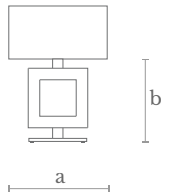

TL0470
SQUARE TABLE LAMP

Measures
Width (a): 20 cm. | 8 inches
Height (b): 28 cm. | 11 inches

Lighting
1 E-27/E-26 LED bulb
10 w. | 180-240 v.
3000 °K

Weight
4 Kg.

Shade Measures
D: Ø 35 cm. | 14 in.
H: 25 cm. | 10 in.

Material
Steel | Silk shade

Finishes
Shiny nickel