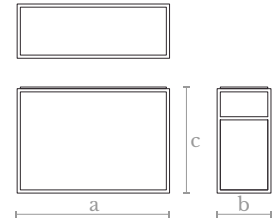

TB0900
WHIM COFFEE TABLE

Measures
Diameter (a): 30 cm. | 12 inches
Height (b): 54 cm. | 22 inches

Material
Steel | Brass

Finishes
Copper

Weight
10 Kg.

TB0910
GIACOMETTI COFFEE TABLE RECTANGLE

Measures
Length (a): 90 cm. | 35 inches
Width (b): 70 cm. | 28 inches
Height (c): 50 cm. | 20 inches

Material
Lost wax brass casting / Marble

Finishes
Satin brass / Blue marble

Weight
50 Kg.

TB0911
GIACOMETTI COFFEE TABLE ROUND

Measures
Diameter (a): 100 cm. | 40 inches
Height (b): 50 cm. | 20 inches

Material
Lost wax brass casting / Marble

Finishes
Satin brass / Black marble

Weight
50 Kg.

TB0912
GIACOMETTI CONSOLE TABLE

Measures
Length (a): 90 cm. | 35 inches
Width (b): 40 cm. | 16 inches
Height (c): 85 cm. | 34 inches

Material
Lost wax brass casting / Marble

Finishes
Satin brass / Pink marble

Weight
65 Kg.

TB0911
GIACOMETTI COFFEE TABLE ROUND

Measures
Diameter (a): 100 cm. | 40 inches
Height (b): 50 cm. | 20 inches

Material
Lost wax brass casting / Marble

Finishes
Satin brass / Black marble

Weight
50 Kg.

CL0920
GRAPE CEILING LAMP

Measures
Width (a): 240 cm. | 95 inches
Height (b): 35 cm. | 14 inches

Lighting
33 LED bulbs
33 x 1,3 w. / 33 x 2750 lumens
3000 °K

Weight   Finishes
24 Kg.   Satin

Material
Lost wax brass casting | Glass

CL0930
SPIRAL REGULAR CEILING LAMP

Measures
Width (a): 60 cm. | 24 inches
Height (b): 60 cm. | 24 inches

Lighting
LED strip
71 w. / 2750 lumens
3000 °K

Weight
4 Kg.

Material   Finishes
Steel   Chrome

TLO930
SPIRAL REGULAR TABLE LAMP

Measures
Width (a): 60 cm. | 24 inches
Height (b): 60 cm. | 24 inches

Lighting   Weight
LED strip   9 Kg.
71 w. / 2750 lumens   3000 °K

Material   Shade Measures
Steel   W: 84 cm. | 33 in.
Finishes   D: 40 cm. | 16 cm.
Chrome   H: 40 cm. | 16 in.

CL0940
SPIRAL IRREGULAR CEILING LAMP

Measures
Width (a): 60 cm. | 24 inches
Height (b): 60 cm. | 24 inches

Lighting
LED strip
71 w. / 2750 lumens
3000 °K