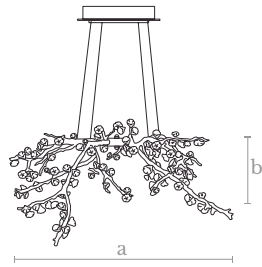

Material                      Shade Measures  
Steel                              W: 84 cm. | 33 in.  
Finishes                      D: 40 cm. | 16 cm.  
Chrome                              H: 40 cm. | 16 in.

**CLO010**  
ALMOND TREE

**Measures**  
Diameter (a): 70 cm. | 27 inches  
Height (b): 57 cm. | 22 inches

**Lighting**  
10 LED bulbs  
10 x 1,3 w. / 10 x 110 lumens  
3000 °K

**Weight**  
8 Kg.

**Finishes**  
Matt black nickel

**Material**  
Lost wax brass casting | Glass

**CLO020**  
DROPS

**Measures**  
Diameter (a): 75 cm. | 30 inches  
Height (b): 35 cm. | 14 inches

**Lighting**  
10 LED bulbs  
10 x 1,3 w. / 10 x 110 lumens  
3000 °K