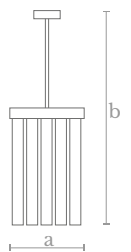

Weight
18 Kg.

Finishes
Antique brass