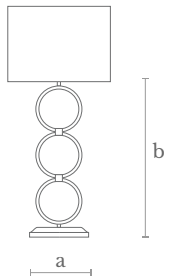

TL0460
RINGS TABLE LAMP

Measures
Width (a): 17 cm. | 7 in.
Height (b): 54 cm. | 22 in.

Lighting
1 E-27/E-26 LED bulb
10 w. | 180-240 v.
3000 °K

Shade Measures
D: Ø 35 cm. | 14 in.
H: 25 cm. | 10 in.

Material
Brass | Silk shade

Weight
4 Kg.

Finishes
Shiny nickel