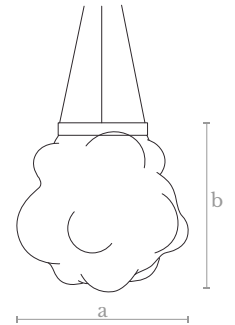

D: Ø 35 cm | Ø 14 in.  
H: 25 cm. | 10 in.

Lighting

1 E-27 / E-26 LED bulb  
10 w. / 180-240 v.  
3000 °K

Material

Lost wax brass casting

Weight

6 Kg.

Finishes

Antique brass

**CL0840**  
BALLOONS CEILING LAMP

Measures

Diameter (a): 40 cm. | 16 inches  
Height (b): 40 cm. | 16 inches

Lighting

1 LED downlight  
20 w. / 2000 lumens  
3000 °K

Material

Brass | Glass

Weight

2 Kg.

Finishes

Satin brass

**CL0850**  
ALABASTER TEARS LAMP

Measures

Diameter (a): 55 cm. | 22 inches  
Height (b): 95 cm. | 38 inches

Lighting