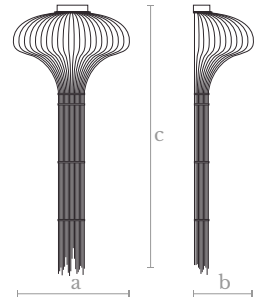

WL0070
ONION WALL LAMP

Measures
Width (a): 90 cm. | 34 inches
Depth (b): 45 cm. | 17 inches
Height (c): 185 cm. | 71 inches

Lighting
1 LED downlight
20 w. / 2000 lumens
3000 °K

Weight
6Kg.

Finishes
Shiny nickel

Material
Steel