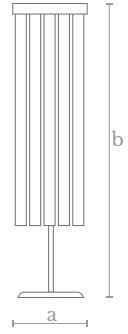

TL0240
DUNE TABLE LAMP

Measures
Diameter (a): 30 cm. | 12 inches
Height (b): 70 cm. | 28 inches

Lighting
LED strip
14 w/m. / 1320 lm/m
3000 °K

Material
Steel | Brass | Glass

Weight
12 Kg.

Finishes
Antique brass

FL0240
DUNE FLOOR LAMP

Measures
Diameter (a): 40 cm. | 16 inches
Height (b): 170 cm. | 67 inches

Lighting
LED strip
14 w/m. / 1320 lm/m
3000 °K

Material
Steel | Brass | Glass