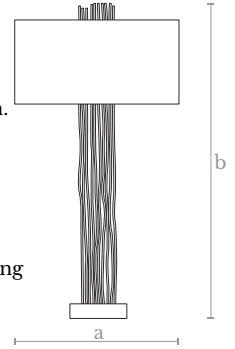

Measures

Width (a): 35 cm. | 14 in.  
Height (b): 108 cm. | 42 in.

Shade Measures

D: Ø 35 cm | Ø 14 in.  
H: 25 cm. | 10 in.

Lighting

1 E-27 / E-26 LED bulb  
10 w. / 180-240 v.  
3000 °K

Material

Lost wax brass casting