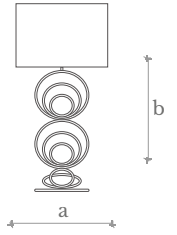

TL0490
ORBITAL TABLE LAMP

Measures
Width (a): 20 cm. | 8 inches
Height (b): 48 cm. | 19 inches

Lighting
1 E-27/E-26 LED bulb
10 w. | 180-240 v.
3000 °K

Weight
4 Kg.

Shade Measures
Ø 35 cm. | Ø 14 in.
H: 25 cm. | 10 in.

Material
Steel | Silk shade

Finishes
Shiny nickel