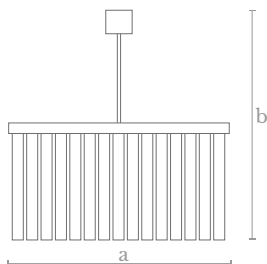

CLO240
DUNE CEILING LAMP

Measures
Diameter (a): 60 cm. | 24 inches
Height (b): 50 cm. | 20 inches

Lighting
LED strip
14 w/m. / 1320 lm/m
3000 °K

Material
Steel | Brass | Glass

Weight
30 Kg.

Finishes
Antique brass

CLO241
DUNE SUSPENDING LAMP

Measures
Diameter (a): 30 cm. | 12 inches
Height (b): 50 cm. | 20 inches

Lighting
LED strip
14 w/m. / 1320 lm/m
3000 °K

Material
Steel | Brass | Glass