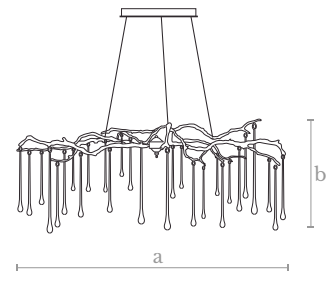

**Material**  
Lost wax brass casting | Glass

**CLO020**  
DROPS

**Measures**  
Diameter (a): 75 cm. | 30 inches  
Height (b): 35 cm. | 14 inches

**Lighting**  
10 LED bulbs  
10 x 1,3 w. / 10 x 110 lumens  
3000 °K

**Weight**  
8 Kg.

**Finishes**  
Satin brass

**Material**  
Lost wax brass casting | Glass

**CLO030**  
ROOT

**Measures**  
Diameter (a): 100 cm. | 38 inches  
Height (b): 90 cm. | 34 inches

**Lighting**  
10 G-9 LED bulbs  
10 x 2,5 w. / 10 x 190 lumens  
3000 °K