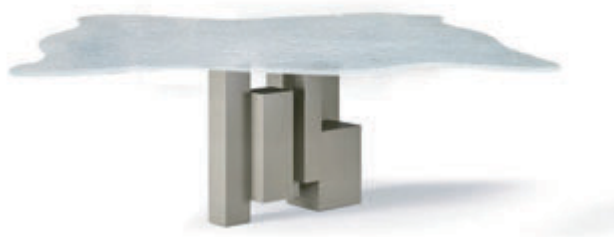

**CL0741**  
BLACK TUBE VERTICAL CEILING LAMP

**WL0740**  
BLACK TUBE WALL LAMP

TL0740  
BLACK TUBE TABLE LAMP

**FL0740**  
BLACK TUBE FLOOR LAMP

**TB0750**  
SEA TABLE

**TB0752**  
SEA COFFEE TABLE

TB0751  
SEA CONSOLE TABLE