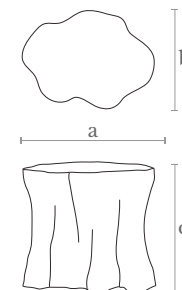

Length (a): 70 cm. | 28 inches  
Width (b): 55 cm. | 22 inches  
Height (c): 60 cm. | 24 inches

Material

Lost wax brass casting

Weight

55 Kg.

Finishes

Satin brass

**CL0150**  
WHITE ROMANCE CIRCULAR CEILING LAMP

**Measures**  
Lenght (a): 60 cm | 24 inches  
Width (b): 60 cm | 24 inches  
Height (c): 85 cm | 34 inches

**Glasses (62 u.)**  
Height short glasses (d): 50 cm | 20 inches  
Height large glasses (e): 80 cm | 32 inches