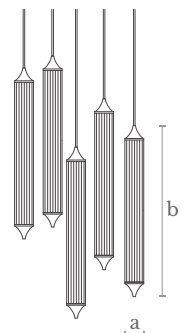

CL0182
ELEGANCE CEILING LAMP 5 UNITS

Measures
Diameter (a): 6 cm. | 3 inches
Height (b): 60 cm. | 24 inches

Lighting
LED Strip
12 w/m. | 980 lm/m
3000 °K

Material
Brass | Fluted glass

Weight 7,5 Kg. Finishes Satin brass