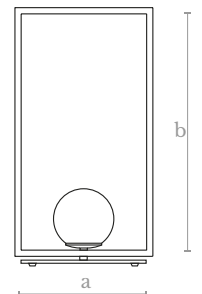

Weight
3 Kg.

Finishes
Satin brass