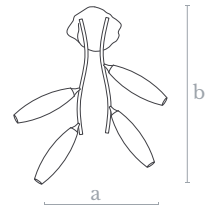

Finishes

Satin brass | Alabaster