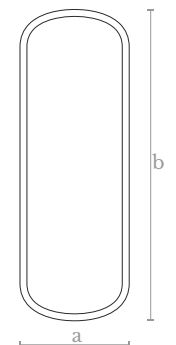

Measures

Width (a): 35 cm. | 14 in.  
Height (b): 67 cm. | 26 in.

Shade Measures

D: Ø 35 cm | Ø 14 in.  
H: 25 cm. | 10 in.

Lighting

1 E-27 / E-26 LED bulb  
10 w. / 180-240 v.  
3000

Material

Lost wax brass casting

Weight

5 Kg.

Finishes

Antique brass

**MI0880**  
LOCK MIRROR

Measures

Width (a): 52 cm. | 21 inches  
Height (b): 100 cm. | 40 inches

Lighting

Measures

Width (a): 50 cm. | 20 inches  
Height (b): 150 cm. | 60 inches

Lighting

LED strip  
71 w. / 2750 lumens  
3000 °K

Material

Brass | Mirror

Weight

15 Kg.

Finishes

Antique brass

**TB0900**  
WHIM COFFEE TABLE

Measures  
Diameter (a): 30 cm. | 12 inches  
Height (b): 54 cm. | 22 inches

Material  
Steel | Brass

Finishes  
Copper

Weight  
10 Kg.

**TB0910**  
GIACOMETTI COFFEE TABLE RECTANGLE