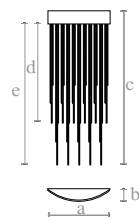

WL0150
WHITE ROMANCE WALL LAMP

Measures
Lenght (a): 40 cm | 16 inches
Width (b): 22 cm | 9 inches
Height (c): 85 cm | 34 inches

Glasses (54 u.)
Height short glasses (d): 30 cm | 12 inches
Height large glasses (e): 50 cm | 20 inches

Lighting: LED strip
14 w/m
1320 lm/m
3000 °
Material: Lost wax brass casting
Artisanal glass
Finishes Satin brass
Weight: 8 Kg.