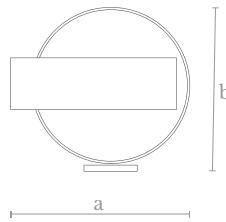

TL0650
CIRCULAR TABLE LAMP

Measures
Width (a): 50 cm. | 20 in.
Height (b): 53 cm. | 21 in.

Lighting
1 E-27/E-26 LED bulb
10 w. | 180-240 v.
3000 °K

Weight
4,5 Kg.

Shade Measures
W: 28 cm. | 11 in.
H: 20 cm. | 8 in.
L: 55 cm. | 22 in.

Material
Steel | Marble base
Silk shade

Finishes
Gold leaf