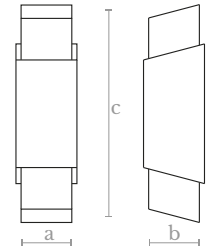

WLO371
DOUBLE CUBE WALL LAMP

Measures
Width (a): 11 cm. | 4 in.
Depth (b): 11cm. | 4 in.
Height (c): 54 cm. | 22 in.

Lighting
2 LED bulbs
2 x 4,5 w. | 1 x 450 lm.
2 x 3000 °K

Weight
3 Kg.

Material
Brass
Steel

Finishes
Satin brass
Marble paint