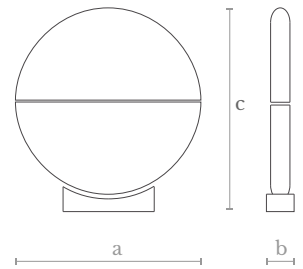

Weight
12 Kg.

Finishes
Black Marble

TL0280
WANING TABLE LAMP

Measures
Width (a): 25 cm. | 10 in.
Depth (b): 12 cm. | 4 in.
Height (c): 27 cm. | 11 in.

Lighting
1 LED bulb
4,5 w. | 450 lumens
3000 °K

Material
Brass | Glass