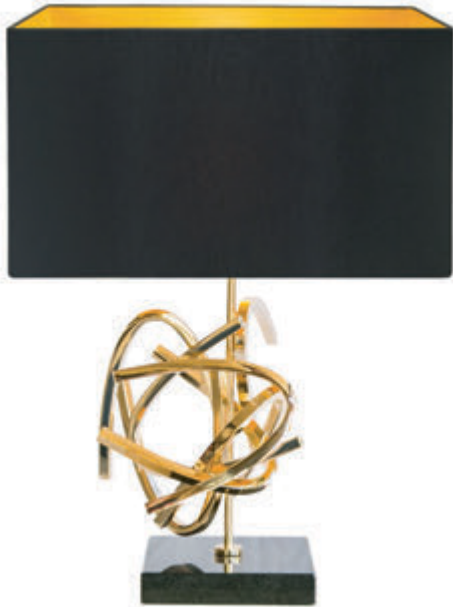

**CL0070**  
ONION CEILING LAMP

**WL0070**  
ONION WALL LAMP

**FL0070**  
ONION FLOOR LAMP

**CL0080**  
LEAVES ONION CEILING LAMP

**WL0080**  
LEAVES ONION WALL LAMP

**FL0080**  
LEAVES ONION FLOOR LAMP

**CL0130**  
RIVER STONES CEILING LAMP

**TL0130**  
RIVER STONES TABLE LAMP

**WL0130**  
RIVER STONES WALL LAMP

**MI0130**  
RIVER STONES MIRROR

SC0130  
RIVER STONES SCREEN

HB0130  
RIVER STONES HEADBOARD

TL0110  
FLOWER

TL0120  
HORSESHOES

TB0140  
TRUNK TABLE

**TL0160**  
MARINE TABLE LAMP

**WL0160**  
MARINE WALL LAMP

**CL0150**  
WHITE ROMANCE CIRCULAR CEILING LAMP

**CL0151**  
WHITE ROMANCE OVAL CEILING LAMP

**WL0150**  
WHITE ROMANCE WALL LAMP

**TL0150**  
WHITE ROMANCE TABLE LAMP