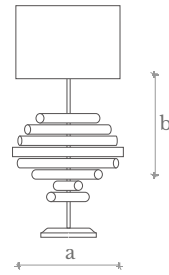

TL0510
TWISTER TABLE LAMP

Measures
Width (a): 22 cm. | 9 inches
Height (b): 35 cm. | 14 inches

Lighting
1 E-27/E-26 LED bulb
10 w. | 180-240 v.
3000 °K

Weight
4 Kg.

Shade Measures
Ø 35 cm. | Ø 14 in.
H: 25 cm. | 10 in.

Material
Steel | Silk shade

Finishes
Shiny nickel