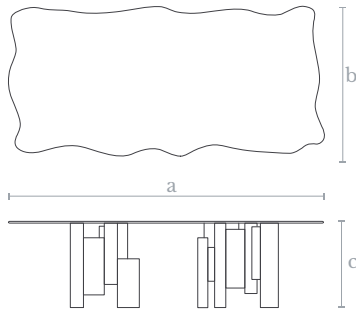

CL0741
BLACK TUBE VERTICAL CEILING LAMP

Measures
Width (a): Ø8 cm. | Ø3 inches
Height (b): 100 cm. | 40 inches

Lighting
LED strip
71 w. / 2750 lumens
3000 °K

Material
Steel

Weight
1 Kg.

Finishes
Black paint | Satin brass

WL0740
BLACK TUBE WALL LAMP

Measures
Width (a): 8 cm. | 3 inches
Depth (b): 7 cm. | 3 inches
Height (c): 100 cm. | 40 inches

Lighting
LED strip
71 w. / 2750 lumens
3000 °K

Material
Steel

Weight
1 Kg.

Finishes
Black paint | Satin brass

TL0740
BLACK TUBE TABLE LAMP

Measures
Width (a): Ø15 cm. | Ø6 inches
Height (b): 80 cm. | 32 inches

Lighting
LED strip
71 w. / 2750 lumens
3000 °K

Material
Steel

Weight
1 Kg.

Finishes
Black paint | Satin brass

FLO740
BLACK TUBE FLOOR LAMP

Measures
Width (a): Ø30 cm. | Ø12 inches
Height (b): 160 cm. | 63 inches

Lighting
LED strip
71 w. / 2750 lumens
3000 °K

Material
Steel

Weight
2 Kg.

Finishes
Black paint | Satin brass

TB0750
SEA TABLE

Measures
Width (a): 190 cm. | 75 inches
Depth (b): 80 cm. | 32 inches
Height (c): 75 cm. | 29 inches

Material
Steel | Glass

Finishes
Graphite paint

Weight
45 Kg.

TB0751
SEA CONSOLE TABLE

Measures
Length (a): 160 cm. | 63 inches
Width (b): 48 cm. | 20 inches
Height (c): 75 cm. | 29 inches

Material
Steel | Glass

Finishes
Gold paint

Weight
20 Kg.