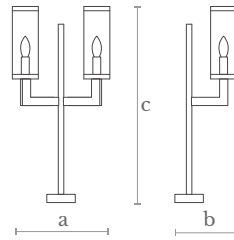

TL00450
CRACKED TABLE LAMP

Measures
Width (a): 24 cm. | 10 in.
Depth (b): 15 cm. | 6 in.
Height (c): 50 cm. | 20 in.

Lighting
2 x E14/E17 LED bulbs
2 x 4 w. | 2 x 370 lm.
3000 °K

Material
Steel | Glass

Weight
4 Kg.

Finishes
Satin brass | Cracked glass