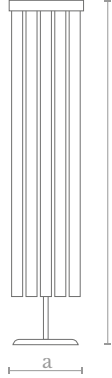

Weight
18 Kg.

Finishes
Antique brass

CLO250
WRINKLE CEILING LAMP 1 UNIT

Measures
Diameter (a): 6 cm. | 3 inches
Height (b): 50 cm. | 20 inches

Lighting
1 LED bulb
1 x 4,5 w. / 1 x 450 lumens
3000 °K

Material
Brass | Glass