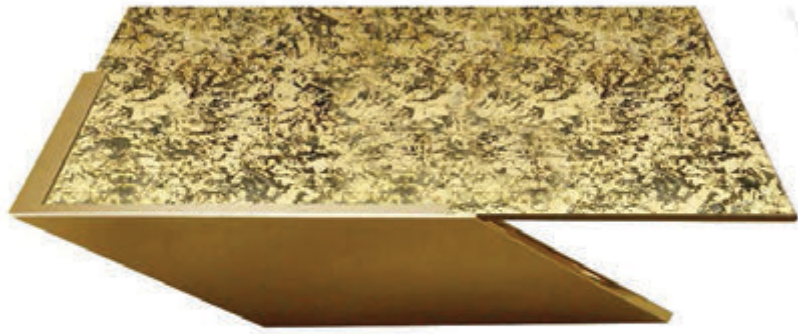

# CHLOÉ

---

Espejo  
K1 Gris Oscuro- Envejecido

Mirror  
K1 Dark Gray- Antique

SPECIAL PROJECTS

SECRETS OF ST. LUCIA RESORT & SPA  
Gros Islet Highway, Choc St. Lucia

FOUR SEASONS SURFSIDE HOTEL  
Miami

CANALEJAS GALLERY  
Madrid