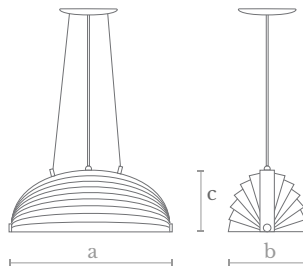

Weight
18 Kg.

Finishes
Shiny black nickel

TL0270
MARBLE TABLE LAMP

Measures
Width (a): 30 cm. | 12 inches
Depth (b): 8 cm. | 3 inches
Height (c): 35 cm. | 14 inches

Lighting
2 G-9 LED bulbs
2 x 2,5 w. / 2 x 190 lumens
3000 °K

Material
Marble