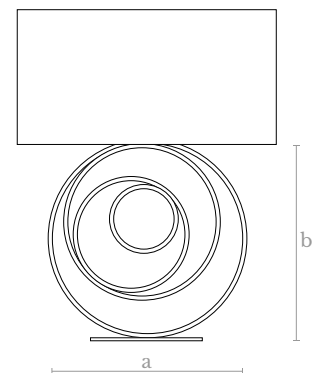

TLO930
SPIRAL REGULAR TABLE LAMP

Measures
Width (a): 60 cm. | 24 inches
Height (b): 60 cm. | 24 inches

Lighting   Weight
LED strip   9 Kg.
71 w. / 2750 lumens   3000 °K

Material   Shade Measures
Steel   W: 84 cm. | 33 in.
Finishes   D: 40 cm. | 16 cm.
Chrome   H: 40 cm. | 16 in.