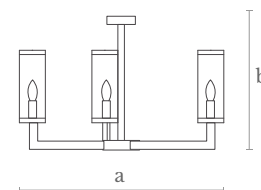

Finishes

Satined brass | Cracked glass