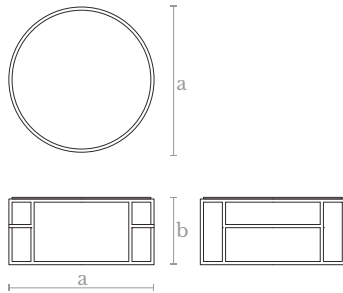

Measures

Width (a): 50 cm. | 20 inches  
Height (b): 150 cm. | 60 inches

Lighting

LED strip  
71 w. / 2750 lumens  
3000 °K

Material

Brass | Mirror

Weight

15 Kg.

Finishes

Antique brass

**TB0900**  
WHIM COFFEE TABLE

Measures  
Diameter (a): 30 cm. | 12 inches  
Height (b): 54 cm. | 22 inches

Material  
Steel | Brass

Finishes  
Copper

Weight  
10 Kg.

**TB0910**  
GIACOMETTI COFFEE TABLE RECTANGLE

Measures  
Length (a): 90 cm. | 35 inches  
Width (b): 70 cm. | 28 inches  
Height (c): 50 cm. | 20 inches

Material  
Lost wax brass casting / Marble

Finishes  
Satin brass / Blue marble

Weight  
50 Kg.

**TB0911**  
GIACOMETTI COFFEE TABLE ROUND

Measures  
Diameter (a): 100 cm. | 40 inches  
Height (b): 50 cm. | 20 inches

Material  
Lost wax brass casting / Marble

Finishes  
Satin brass / Black marble

Weight  
50 Kg.

**TB0912**  
GIACOMETTI CONSOLE TABLE