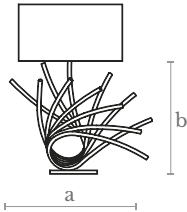

TL0580
FAN TABLE LAMP

Measures
Width (a): 23 cm. | 9 in.
Height (b): 41 cm. | 16 in.

Lighting
1 E-27/E-26 LED bulb
10 w. | 180-240 v.
3000 °K

Weight
4 Kg.

Shade Measures
Ø: 35 cm. | 14 in.
H: 25 cm. | 10 in.

Material
Steel | Marble base
Silk shade

Finishes
Gold leaf