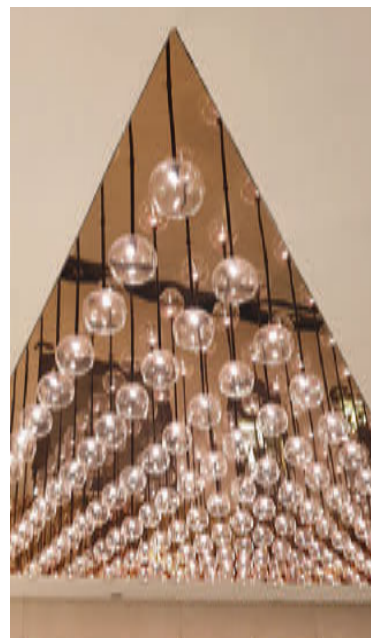

CANALEJAS GALLERY
Madrid