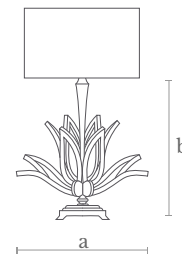

Finishes

Shiny nickel