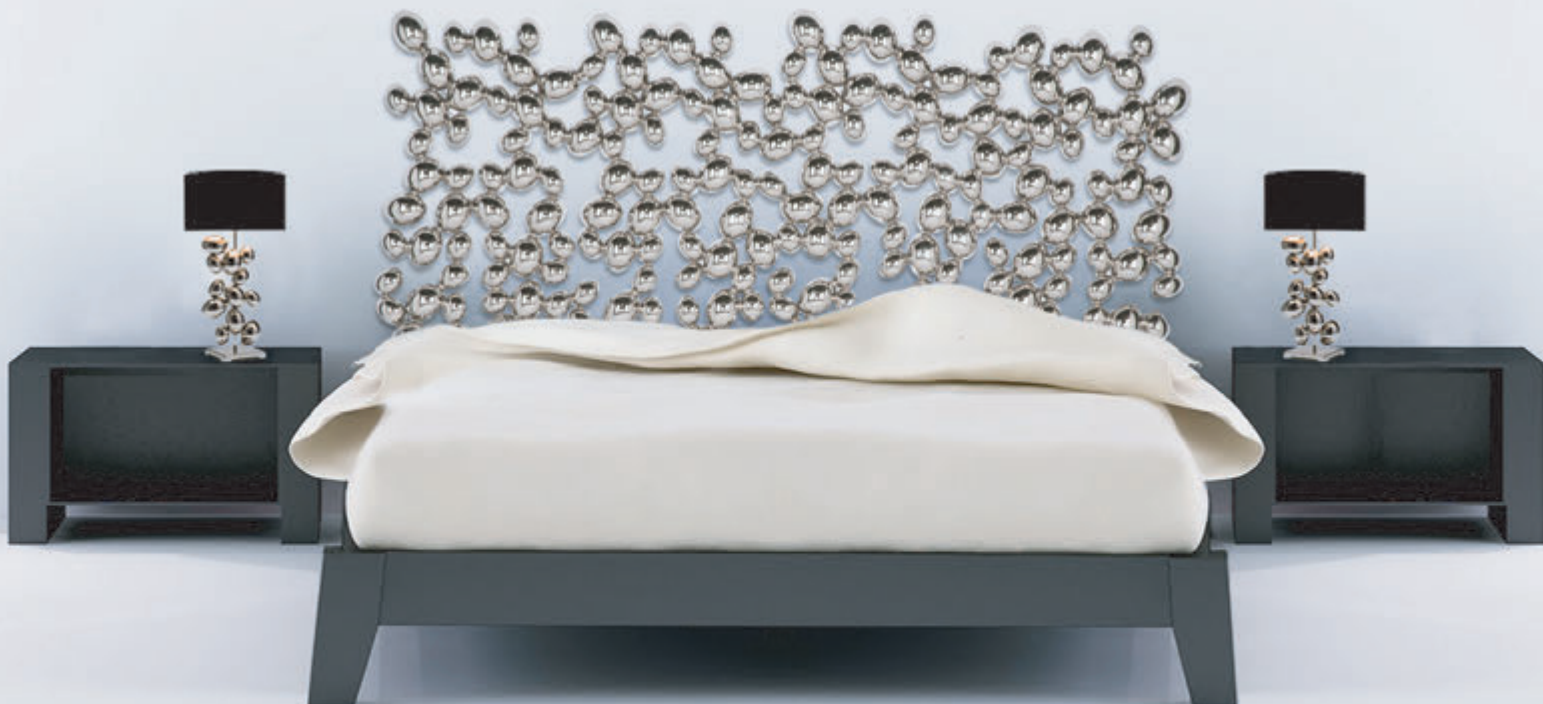

**TL0130**  
RIVER STONES TABLE LAMP

**WL0130**  
RIVER STONES WALL LAMP

**MI0130**  
RIVER STONES MIRROR

SC0130  
RIVER STONES SCREEN

HB0130  
RIVER STONES HEADBOARD

TL0110  
FLOWER

TL0120  
HORSESHOES

TB0140  
TRUNK TABLE