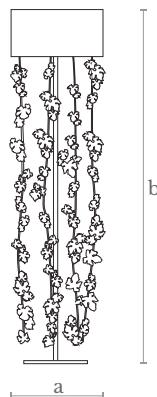

FLO100
NATURE FLOOR LAMP

Measures
Diameter (a): 40 cm. | 16 inches
Height (b): 170 cm. | 67 inches

Lighting
8 LED bulbs
8 x 4,5 w. / 8 x 450 lm.
3000 °K

Weight
25 Kg.

Material
Lost wax brass casting

Finishes
Satin brass

CLO102
NATURE SCULPTURE

Measures
Diameter (a): 30 cm. | 12 inches
Height (b): 220 cm. | 87 inches

Weight
5 Kg.

Material
Lost wax brass casting

Finishes
Satin brass