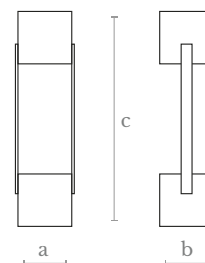

WL0340
BOX WALL LAMP

Measures
Width(a): 10 cm. | 4 in.
Depth (b): 10 cm. | 4 in.
Height (c): 40 cm. | 16 in.

Lighting
2 LED bulbs
2 x 4,5 w. | 2 x 450 lm.
4000 °K

Weight
2 Kg.

Material
Steel | Brass
Acrylic

Finishes
Satin steel
Satin brass