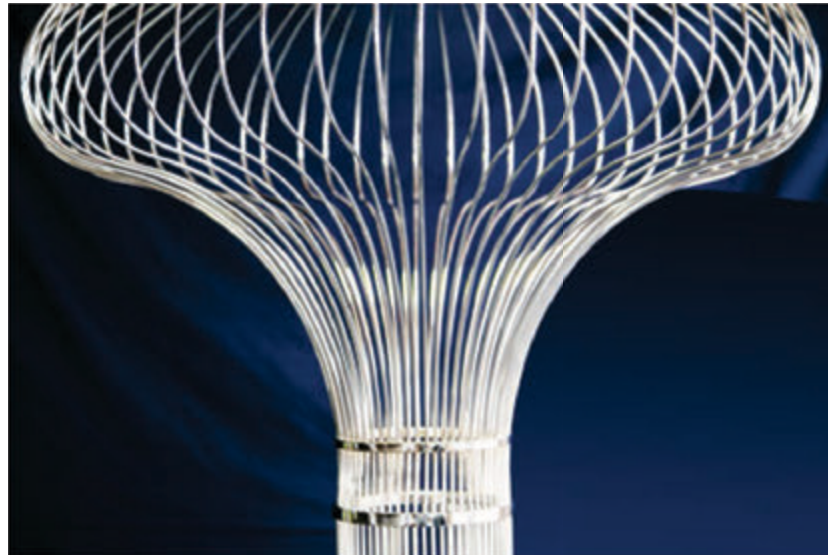

**CL0070**  
ONION CEILING LAMP

**WL0070**  
ONION WALL LAMP

**FL0070**  
ONION FLOOR LAMP

**CL0080**  
LEAVES ONION CEILING LAMP

**WL0080**  
LEAVES ONION WALL LAMP

**FL0080**  
LEAVES ONION FLOOR LAMP

**CL0130**  
RIVER STONES CEILING LAMP