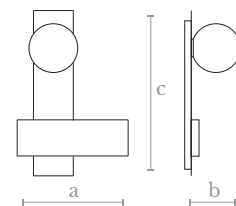

WL0330
CROSS WALL LAMP

Measures
Width (a): 25 cm. | 10 in.
Depth (b): 13 cm. | 5 in.
Height (c): 38 cm. | 15 in.

Lighting
1 LED bulb
4,5 w. | 450 lumens
4000 °K

Weight
4 Kg.

Material
Brass | Marble | Glass

Finishes
Satin brass