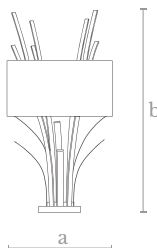

TL0680
FOUNTAIN TABLE LAMP

Measures
Width (a): 40 cm. | 16 in.
Height (b): 75 cm. | 30 in.

Lighting
1 E-27/E-26 LED bulb
10 w. | 180-240 v.
3000 °K

Weight
4,5 Kg.

Shade Measures
Ø: 40 cm. | 16 in.
H: 20 cm. | 8 in.

Material
Steel | Marble base
Silk shade

Finishes
Gold leaf