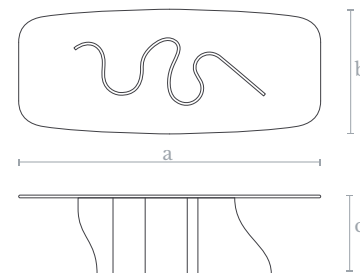

**Material**  
Lost wax brass casting | Marble

**Weight**  
30 Kg.

**Finishes**  
Polished brass

**MI0720**  
GOLD RINGS MIRROR

**Measures**  
Width (a): 50 cm. | 20 inches  
Height (b): 35 cm. | 14 inches

**Material**  
Lost wax brass casting | Mirror

**Finishes**  
Polished brass

**Weight**  
5 Kg.

**CL0730**  
OXIDY CEILING LAMP

**Measures**  
Width (a): 150 cm. | 60 inches  
Depth (b): 50 cm. | 20 inches  
Height (c): 75 cm. | 29 inches

**Lighting**  
LED strip  
71 w. / 2750 lumens  
3000 °K

**Weight**  
8 Kg.

**Material**  
Steel

**Finishes**  
Oxide

**TB0730**  
OXIDY TABLE

**Measures**  
Width (a): 300 cm. | 118 inches  
Depth (b): 120 cm. | 47 inches  
Height (c): 75 cm. | 29 inches

**Material**  
Steel | Marble

**Weight**  
40 Kg.

**Finishes**  
Oxide

**HB0730**  
OXIDY HEADBOARD

**Measures**  
Width (a): 150 cm. | 59 inches  
Depth (b): 35 cm. | 14 inches  
Height (b): 110 cm. | 44 inches