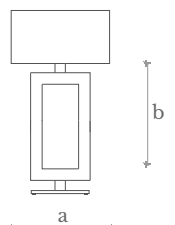

TL0480
ORBITAL TABLE LAMP

Measure
Width (a): 20 cm. | 8 inches
Height (b): 44 cm. | 17 inches

Lighting
1 E-27/E-26 LED bulb
10 w. | 180-240 v.
3000 °K

Weight
4 Kg.

Shade Measures
D: Ø 35 cm. | 14 in.
H: 25 cm. | 10 in.

Material
Steel | Silk shade

Finishes
Shiny nickel