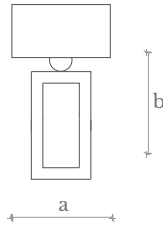

WL0480
RECTANGLE WALL LAMP

Measures
Width (a): 20 cm. | 8 inches
Height (b): 41 cm. | 16 inches

Lighting
1 E-27/E-26 LED bulb
10 w. | 180-240 v.
3000 °K

Weight
3 Kg.

Shade Measures
Ø 40 cm. | Ø 16 in.
H: 21 cm. | 9 in.

Material
Steel | Silk shade

Finishes
Satin nickel