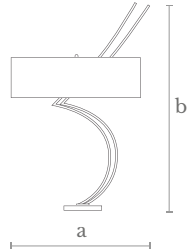

TL0630
CURVES TABLE LAMP

Measures
Width (a): 50 cm. | 19 in.
Height (b): 85 cm. | 33 in.

Lighting
1 E-27/E-26 LED bulb
10 w. | 180-240 v.
3000 °K

Weight
4,5 Kg.

Shade Measures
Ø: 50 cm. | 20 in.
15 cm. | 6 in.

Material
Steel | Marble base
Silk shade

Finishes
Silver leaf