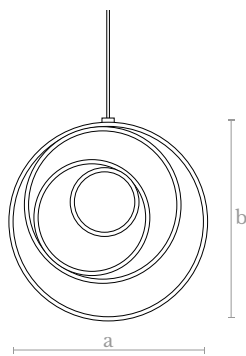

Measures  
Diameter (a): 100 cm. | 40 inches  
Height (b): 50 cm. | 20 inches

Material  
Lost wax brass casting / Marble

Finishes  
Satin brass / Black marble

Weight  
50 Kg.

**CL0920**  
GRAPE CEILING LAMP

Measures  
Width (a): 240 cm. | 95 inches  
Height (b): 35 cm. | 14 inches

Lighting  
33 LED bulbs  
33 x 1,3 w. / 33 x 2750 lumens  
3000 °K

Weight                      Finishes  
24 Kg.                              Satin

Material  
Lost wax brass casting | Glass

**CL0930**  
SPIRAL REGULAR CEILING LAMP

Measures  
Width (a): 60 cm. | 24 inches  
Height (b): 60 cm. | 24 inches

Lighting  
LED strip  
71 w. / 2750 lumens  
3000 °K

Weight  
4 Kg.

Material                      Finishes  
Steel                              Chrome

**TLO930**  
SPIRAL REGULAR TABLE LAMP

Measures  
Width (a): 60 cm. | 24 inches  
Height (b): 60 cm. | 24 inches