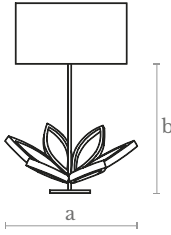

TL0570
PETALS TABLE LAMP

Measures
Diameter (a): 19 cm. | 11 in.
Height (b): 49 cm. | 27 in.

Lighting
1 E-27/E-26 LED bulb
10 w. | 180-240 v.
3000 °K

Weight
4 Kg.

Shade Measures
Ø: 35 cm. | 14 in.
H: 25 cm. | 10 in.

Material
Steel | Marble base
Silk shade

Finishes
Gold leaf