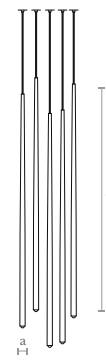

Finishes

Shiny copper