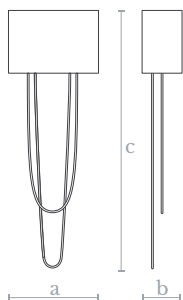

**Material**  
Brass

**Weight**  
2 Kg.

**Finishes**  
Satin brass | Shiny black nickel

WL0790  
HONEYCOMB WALL LAMP

**Measures**  
Width (a): 30 cm. | 12 inches  
Depth (b): 5 cm. | 2 inches  
Height (c): 26 cm. | 11 inches