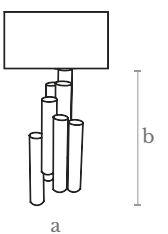

WL0600
FIREWORK WALL LAMP

Measures
Width (a): 23 cm. | 9 in.
Height (b): 65 cm. | 26 in.

Lighting
1 E-27/E-26 LED bulb
10 w. | 180-240 v.
3000 °K

Weight
3 Kg.

Shade Measures
W: 40 cm. | 16 in.
H: 21 cm. | 9 in.

Material
Steel | Silk shade

Finishes
Shiny nickel