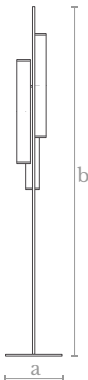

FL0170
ALABASTER FLOOR LAMP

Measures
Diameter (a): 30 cm. | 12 inches
Height (b): 175 cm. | 69 inches

Lighting
1 LED bulb
3 x 4,5 w / 3 x 450 lm.
3000 °K

Material
Brass | Alabaster glass
Marble

Weight 8 Kg. Finishes Satin brass