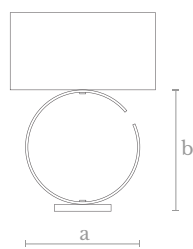

TL0670
HOLE TABLE LAMP

Measures
Width (a): 30 cm. | 12 in.
Height (b): 33 cm. | 15 in.

Lighting
1 E-27/E-26 LED bulb
10 w. | 180-240 v.
3000 °K

Weight
4,5 Kg.

Shade Measures
Ø: 35 cm. | 14 in.
H: 25 cm. | 10 in.

Material
Steel | Marble base
Silk shade

Finishes
Silver leaf