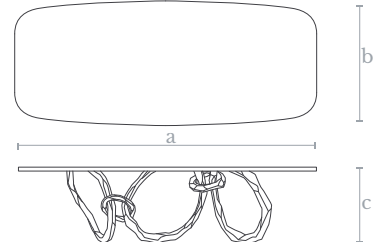

**Weight**  
5 Kg.

**Material**  
Lost wax brass casting | Stone

**Finishes**  
Polished brass

**TB0720**  
GOLD RINGS TABLE

**Measures**  
Width (a): 300 cm. | 118 inches  
Depth (b): 120 cm. | 47 inches  
Height (c): 75 cm. | 29 inches

**Material**  
Lost wax brass casting | Marble

**Weight**  
30 Kg.

**Finishes**  
Polished brass

**MI0720**  
GOLD RINGS MIRROR

**Measures**  
Width (a): 50 cm. | 20 inches  
Height (b): 35 cm. | 14 inches