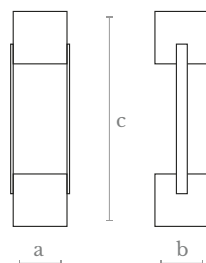

TL0340
BOX TABLE LAMP

Measures
Width(a): 10 cm. | 4 in.
Depth (b): 10 cm. | 4 in.
Height (c): 40 cm. | 16 in.

Lighting
2 LED bulbs
2 x 4,5 w. | 2 x 450 lm.
4000 °K

Weight
2 Kg.

Material
Steel | Brass
Acrylic

Finishes
Satin steel
Satin brass