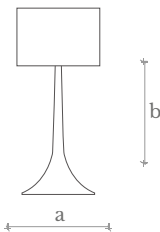

TL0530
TROMPET TABLE LAMP

Measures
Diameter (a): 30 cm. | 12 inches
Height (b): 42 cm. | 17 inches

Lighting
1 E-27/E-26 LED bulb
10 w. | 180-240 v.
3000 °K

Weight
4 Kg.

Shade Measures
Ø 35 cm. | Ø 14 in.
H: 25 cm. | 10 in.

Material
Steel | Silk shade

Finishes
Shiny nickel