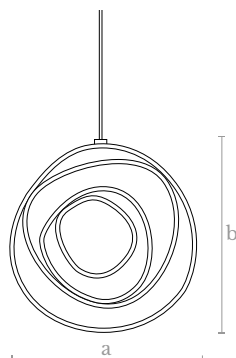

Weight  
4 Kg.

Material                      Finishes  
Steel                              Chrome

**TLO930**  
SPIRAL REGULAR TABLE LAMP

Measures  
Width (a): 60 cm. | 24 inches  
Height (b): 60 cm. | 24 inches

Lighting                      Weight  
LED strip                      9 Kg.  
71 w. / 2750 lumens                      3000 °K

Material                      Shade Measures  
Steel                              W: 84 cm. | 33 in.  
Finishes                      D: 40 cm. | 16 cm.  
Chrome                              H: 40 cm. | 16 in.

**CL0940**  
SPIRAL IRREGULAR CEILING LAMP

Measures  
Width (a): 60 cm. | 24 inches  
Height (b): 60 cm. | 24 inches

Lighting  
LED strip  
71 w. / 2750 lumens  
3000 °K

Weight  
4 Kg.

Material                      Finishes  
Steel                              Black Nickel Mate