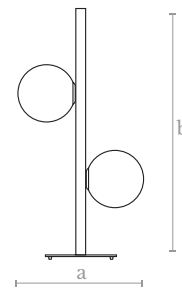

TL0300
CRAQUELE TABLE LAMP

Measures
Diameter (a): 26 cm. | 11 in.
Height (b): 40 cm. | 16 in.

Lighting
2 LED bulbs
2 x 4,5 w. | 2 x 450 lm.
4000 °K

Weight
2 Kg.

Material
Brass | Glass

Finishes
Satin brass
Cracked glass