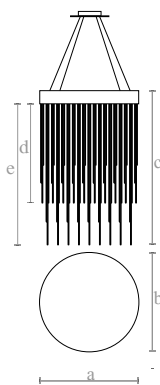

CL0150
WHITE ROMANCE CIRCULAR CEILING LAMP

Measures
Lenght (a): 60 cm | 24 inches
Width (b): 60 cm | 24 inches
Height (c): 85 cm | 34 inches

Glasses (62 u.)
Height short glasses (d): 50 cm | 20 inches
Height large glasses (e): 80 cm | 32 inches

Lighting: LED strip
14 w/m
1320 lm/m
3000 °
Material: Lost wax brass casting
Artisanal glass
Finishes Satin brass
Weight: 12 Kg.