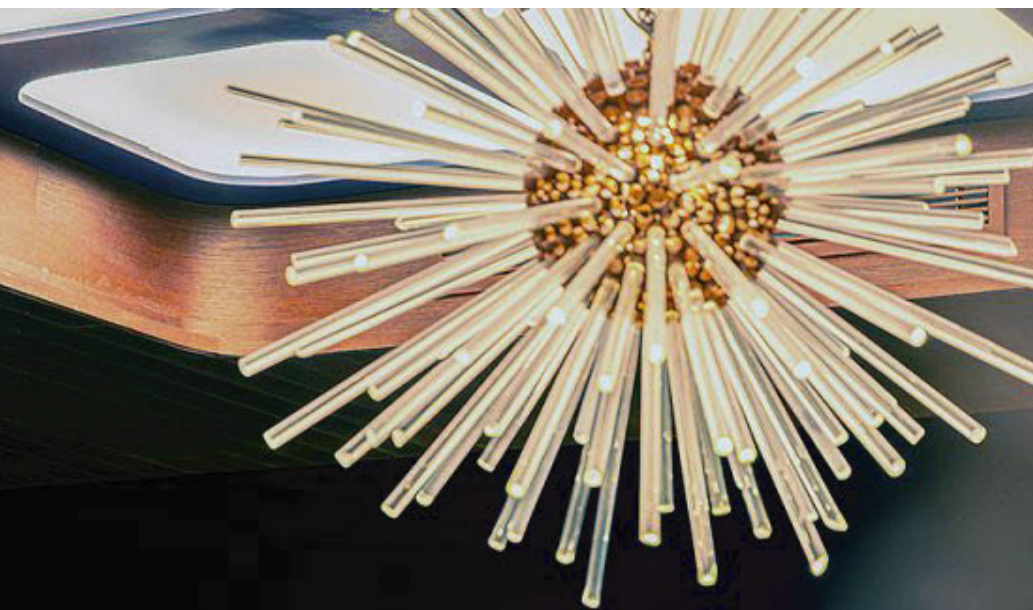

CLUB VEGA
Madrid