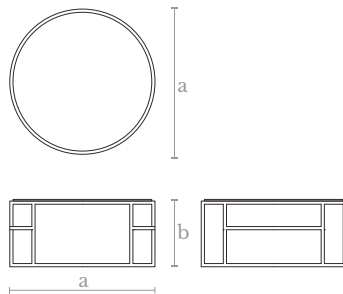

Measures

Width (a): 50 cm. | 20 inches  
Height (b): 150 cm. | 60 inches

Lighting

LED strip  
71 w. / 2750 lumens  
3000 °K

Material

Brass | Mirror

Weight

15 Kg.

Measures  
Diameter (a): 100 cm. | 40 inches  
Height (b): 50 cm. | 20 inches

Material  
Lost wax brass casting / Marble

Finishes  
Satin brass / Black marble

Weight  
50 Kg.

**TB0912**  
GIACOMETTI CONSOLE TABLE

Measures  
Length (a): 90 cm. | 35 inches  
Width (b): 40 cm. | 16 inches  
Height (c): 85 cm. | 34 inches

Material  
Lost wax brass casting / Marble

Finishes  
Satin brass / Pink marble

Weight  
65 Kg.

**TB0911**  
GIACOMETTI COFFEE TABLE ROUND

Measures  
Diameter (a): 100 cm. | 40 inches  
Height (b): 50 cm. | 20 inches

Material  
Lost wax brass casting / Marble

Finishes  
Satin brass / Black marble

Weight  
50 Kg.

**CL0920**  
GRAPE CEILING LAMP