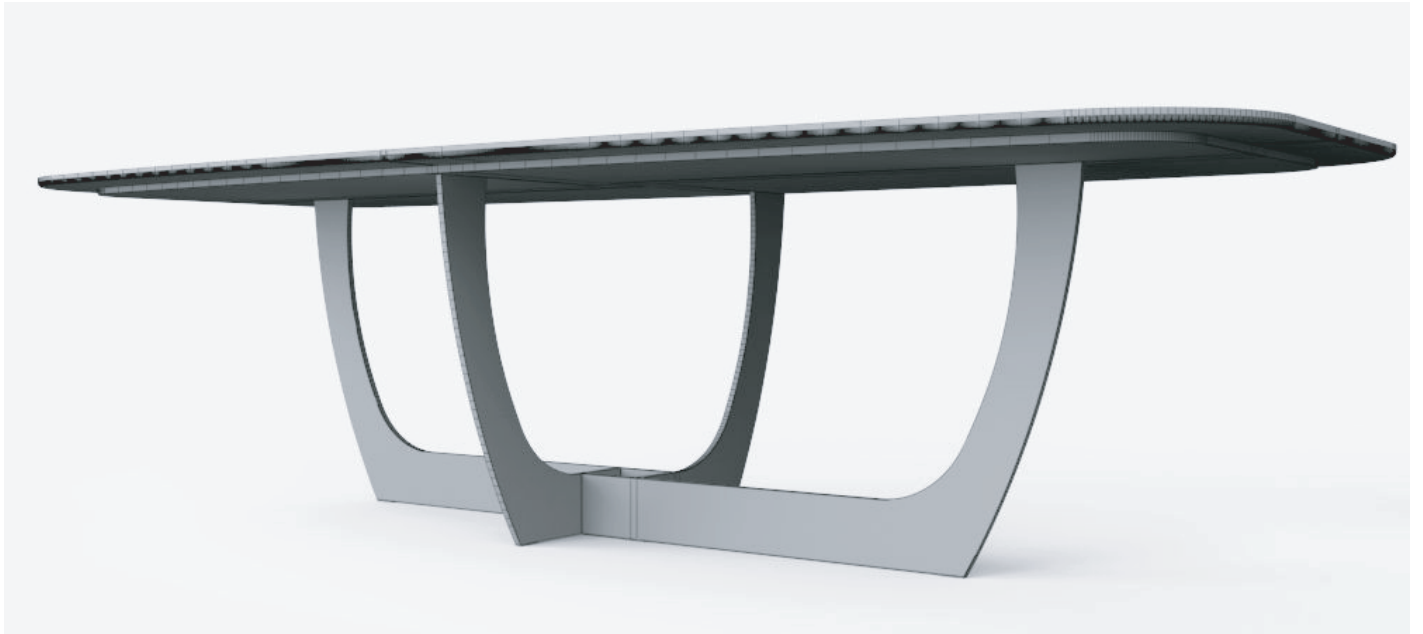

**WL0600**  
FIREWORK WALL LAMP

**TL0630**  
CURVES TABLE LAMP

**TL0640**  
EYE TABLE LAMP

**TL0650**  
CIRCULAR TABLE LAMP

**TL0660**  
PANEL TABLE LAMP

**TL0670**  
HOLE TABLE LAMP

**TL0680**  
FOUNTAIN TABLE LAMP

FURNITURE

**TB0910**  
GIACOMETTI COFFEE TABLE RECTANGLE

**TB0911**  
GIACOMETTI COFFEE TABLE ROUND

**TB0912**  
GIACOMETTI CONSOLE TABLE

MIRRORS