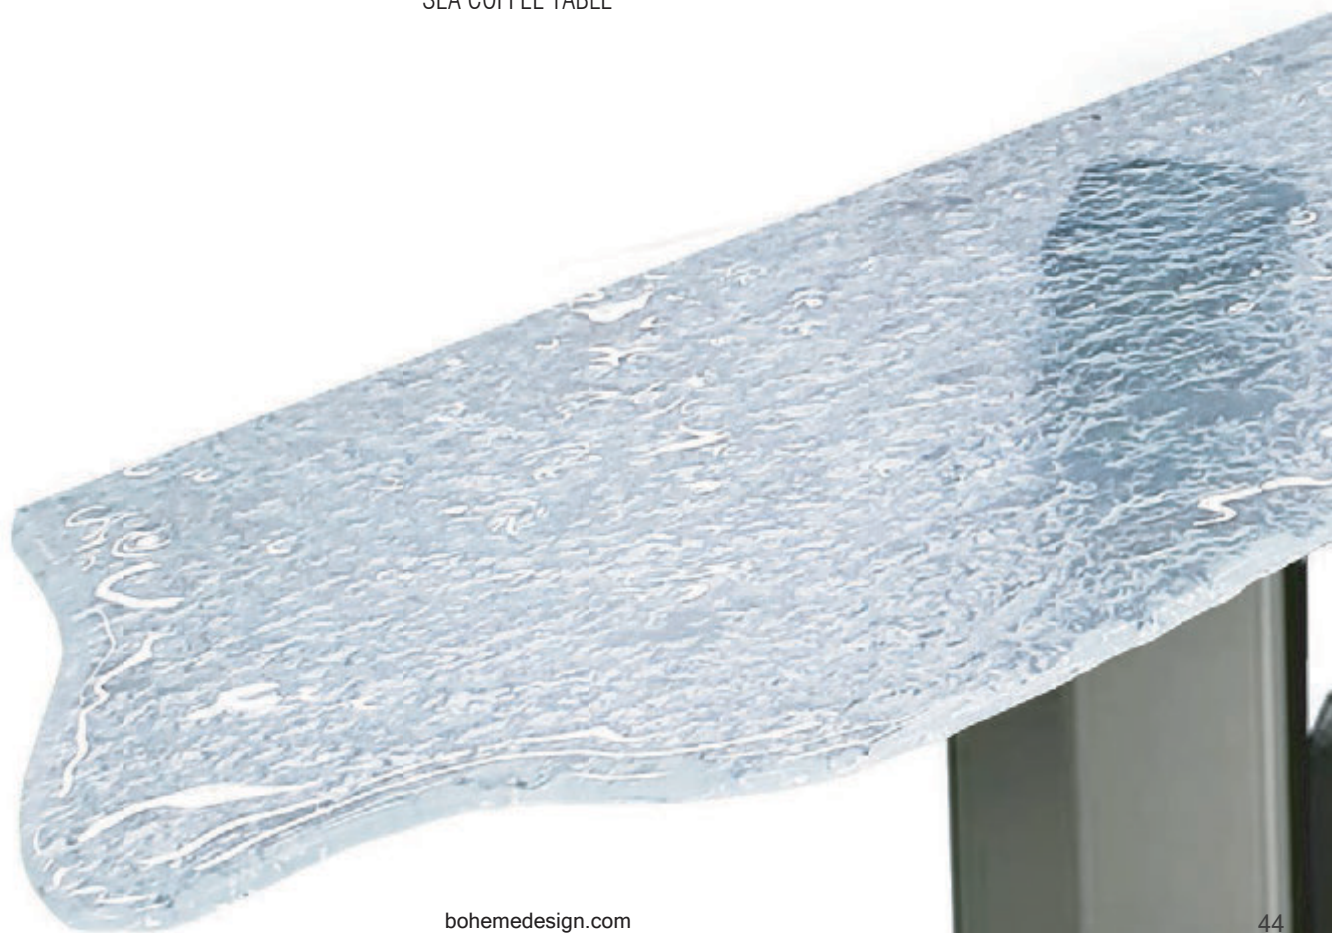

**CL0741**  
BLACK TUBE VERTICAL CEILING LAMP

**WL0740**  
BLACK TUBE WALL LAMP

TL0740  
BLACK TUBE TABLE LAMP

**FL0740**  
BLACK TUBE FLOOR LAMP

**TB0750**  
SEA TABLE

**TB0752**  
SEA COFFEE TABLE

TB0751  
SEA CONSOLE TABLE