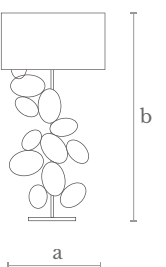

Shade Measures

Ø: 35 cm. | 14 in.  
H: 25 cm. | 10 in.

Material

Steel | Silk shade

Finishes

Shiny nickel

**WL0130  
RIVER STONES WALL LAMP**

Measures