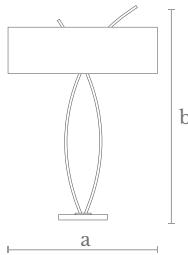

TL0640
EYE TABLE LAMP

Measures
Width (a): 50 cm. | 19 in.
Height (b): 77 cm. | 30 in.

Lighting
1 E-27/E-26 LED bulb
10 w. | 180-240 v.
3000 °K

Weight
4,5 Kg.

Material
Steel | Marble base
Silk shade

Finishes
Silver leaf