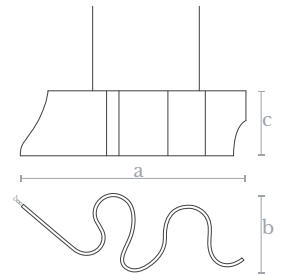

CL0730
OXIDY CEILING LAMP

Measures
Width (a): 150 cm. | 60 inches
Depth (b): 50 cm. | 20 inches
Height (c): 75 cm. | 29 inches

Lighting
LED strip
71 w. / 2750 lumens
3000 °K

Weight
20 Kg.

Material
Steel

Finishes
Oxide