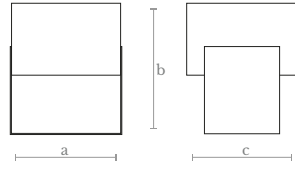

TL0350
U METALA TABLE LAMP

Measures
Width (a): 20 cm. | 8 in.
Height (b): 30 cm. | 9 in.
Depth (c): 21 cm. | 8 in.

Lighting
1 E-27/E-26 LED bulb
10 w. | 180-240 v.
3000 °K

Weight
3 Kg.

Material
Steel | Brass

Finishes
Satin steel
Polished brass