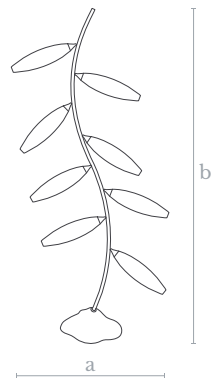

Finishes

Satin brass | Alabaster