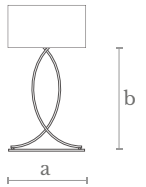

**Weight**  
4 Kg.

**Shade Measures**  
Ø 35 cm. | Ø 14 in.  
H: 25 cm. | 10 in.

**Material**  
Steel | Silk shade

**Finishes**  
Shiny nickel

**TL0510**  
TWISTER TABLE LAMP

**Measures**  
Width (a): 22 cm. | 9 inches  
Height (b): 35 cm. | 14 inches