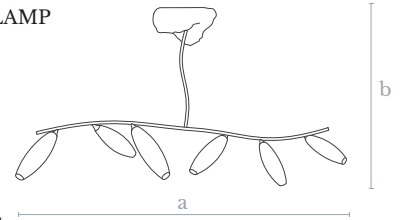

Finishes

Satin brass | Alabaster