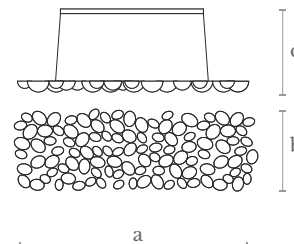

Finishes

Shiny nickel