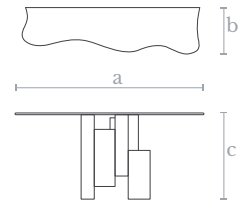

CL0741
BLACK TUBE VERTICAL CEILING LAMP

Measures
Width (a): Ø8 cm. | Ø3 inches
Height (b): 100 cm. | 40 inches

Lighting
LED strip
71 w. / 2750 lumens
3000 °K

Material
Steel

Weight
1 Kg.

Finishes
Black paint | Satin brass

WL0740
BLACK TUBE WALL LAMP

Measures
Width (a): 8 cm. | 3 inches
Depth (b): 7 cm. | 3 inches
Height (c): 100 cm. | 40 inches

Lighting
LED strip
71 w. / 2750 lumens
3000 °K

Material
Steel

Weight
1 Kg.

Finishes
Black paint | Satin brass

TL0740
BLACK TUBE TABLE LAMP

Measures
Width (a): Ø15 cm. | Ø6 inches
Height (b): 80 cm. | 32 inches

Lighting
LED strip
71 w. / 2750 lumens
3000 °K

Material
Steel

Weight
1 Kg.

Finishes
Black paint | Satin brass

FLO740
BLACK TUBE FLOOR LAMP

Measures
Width (a): Ø30 cm. | Ø12 inches
Height (b): 160 cm. | 63 inches

Lighting
LED strip
71 w. / 2750 lumens
3000 °K

Material
Steel

Weight
2 Kg.

Finishes
Black paint | Satin brass

TB0750
SEA TABLE

Measures
Width (a): 190 cm. | 75 inches
Depth (b): 80 cm. | 32 inches
Height (c): 75 cm. | 29 inches

Material
Steel | Glass

Finishes
Graphite paint

Weight
45 Kg.

TB0751
SEA CONSOLE TABLE

Measures
Length (a): 160 cm. | 63 inches
Width (b): 48 cm. | 20 inches
Height (c): 75 cm. | 29 inches

Material
Steel | Glass

Finishes
Gold paint

Weight
20 Kg.

TB0752
SEA COFFEE TABLE

Measures
Width (a): 120 cm. | 47 inches
Depth (b): 95 cm. | 37 inches
Height (c): 40 cm. | 16 inches

Material
Steel | Glass

Finishes
Graphite paint

Weight
25 Kg.

WL0770
NECKLACE WALL LAMP

Measures
Width (a): 30 cm. | 12 in.
Depth (b): 12 cm. | 5 in.
Height (c): 90 cm. | 35 in.

Lighting
2 G-9 LED bulbs
2 x 2,5 w. / 2 x 190 lumens
3000 °K

Shade Measures
W: 30 cm | 12 in.
H: 20 cm. | 8 in.

Material
Brass | Glass

Weight
2 Kg.

Finishes
Satin brass

WL0780
DOUBLE NECKLACE WALL LAMP

Measures
Width (a): 30 cm. | 12 in.
Depth (b): 12 cm. | 5 in.
Height (c): 90 cm. | 35 in.