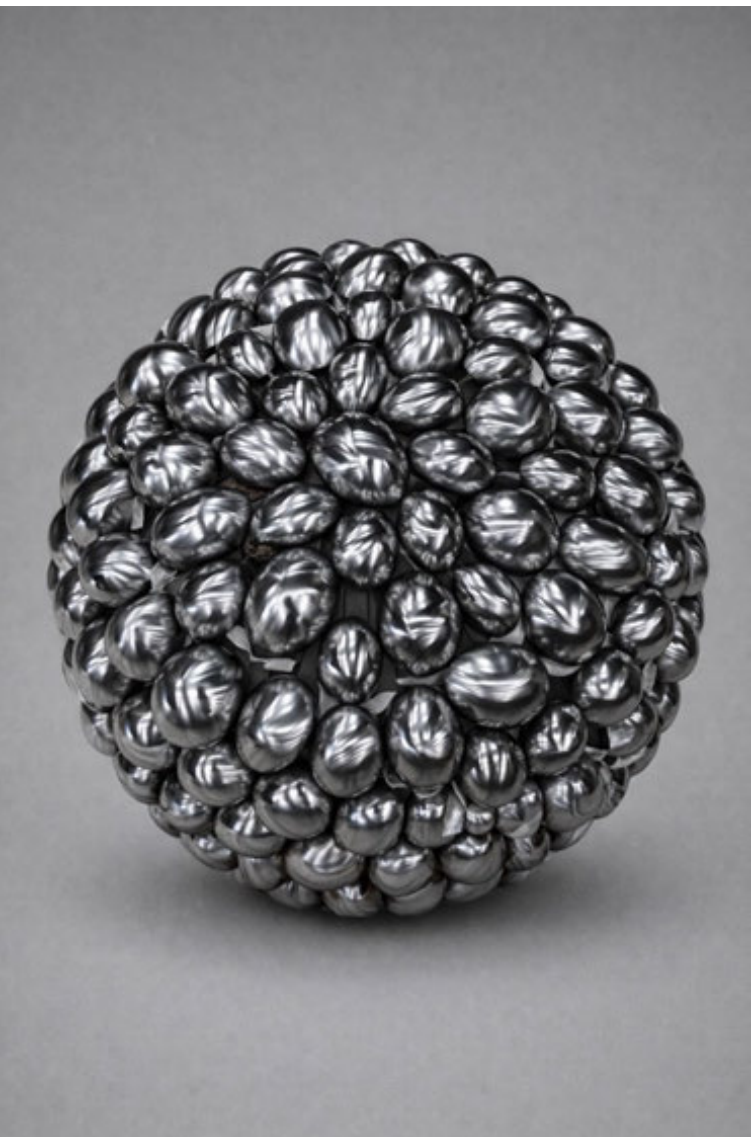

**CL0070**  
ONION CEILING LAMP

**WL0070**  
ONION WALL LAMP

**FL0070**  
ONION FLOOR LAMP

**CL0080**  
LEAVES ONION CEILING LAMP

**WL0080**  
LEAVES ONION WALL LAMP

**FL0080**  
LEAVES ONION FLOOR LAMP

**CL0130**  
RIVER STONES CEILING LAMP

**TL0130**  
RIVER STONES TABLE LAMP

**WL0130**  
RIVER STONES WALL LAMP

**MI0130**  
RIVER STONES MIRROR

SC0130  
RIVER STONES SCREEN

HB0130  
RIVER STONES HEADBOARD

TL0110  
FLOWER

TL0120  
HORSESHOES

TB0140  
TRUNK TABLE