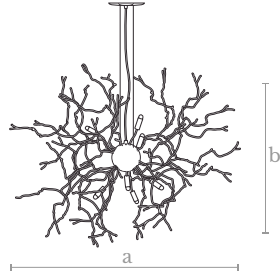

**Material**  
Lost wax brass casting | Glass

**CLO020**  
DROPS

**Measures**  
Diameter (a): 75 cm. | 30 inches  
Height (b): 35 cm. | 14 inches

**Lighting**  
10 LED bulbs  
10 x 1,3 w. / 10 x 110 lumens  
3000 °K

**Weight**  
8 Kg.

**Finishes**  
Satin brass

**Material**  
Lost wax brass casting | Glass

**CLO030**  
ROOT

**Measures**  
Diameter (a): 100 cm. | 38 inches  
Height (b): 90 cm. | 34 inches

**Lighting**  
10 G-9 LED bulbs  
10 x 2,5 w. / 10 x 190 lumens  
3000 °K

**Weight**  
10Kg.

**Finishes**  
Gold

**Material**  
Lost wax brass casting | Steel

**CLO040**  
BRANCH WIND

**Measures**  
Width (a): 112 cm. | 44 inches  
Depth (b): 54 cm. | 44 inches  
Height (c): 54 cm. | 21 inches