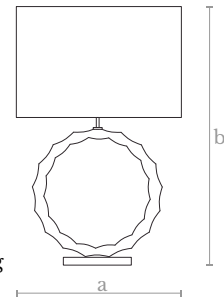

Measures

Width (a): 35 cm. | 14 in.  
Height (b): 67 cm. | 26 in.

Shade Measures

D: Ø 35 cm | Ø 14 in.  
H: 25 cm. | 10 in.

Lighting

1 E-27 / E-26 LED bulb  
10 w. / 180-240 v.  
3000

Material

Lost wax brass casting

Weight

5 Kg.

Finishes

Antique brass

**MI0880**  
LOCK MIRROR

Measures

Width (a): 52 cm. | 21 inches  
Height (b): 100 cm. | 40 inches

Lighting