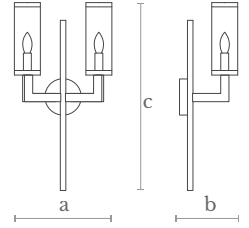

WL0450
CRACKED WALL LAMP

Measures
Width (a): 24 cm. | 10 in.
Depth (b): 14 cm. | 6 in.
Height (c): 48 cm. | 19 in.

Lighting
2 x E14/E17 LED bulbs
2 x 4 w. | 2 x 370 lm.
3000 °K

Material
Steel | Glass

Weight
3 Kg.

Finishes
Satin brass | Cracked glass