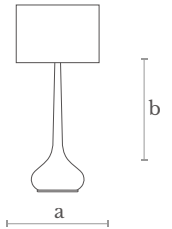

TL0520
BELL TABLE LAMP

Measures
Width (a): 20 cm. | 8 inches
Height (b): 47 cm. | 19 inches

Lighting
1 E-27/E-26 LED bulb
10 w. | 180-240 v.
3000 °K

Weight
4 Kg.

Shade Measures
Ø 35 cm. | Ø 14 in.
H: 25 cm. | 10 in.

Material
Steel | Silk shade

Finishes
Shiny nickel