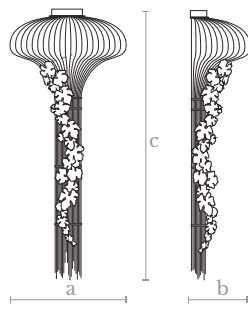

WL0080
LEAVES ONION WALL LAMP

Measures
Width (a): 90 cm. | 34 inches
Depth (b): 45 cm. | 17 inches
Height (c): 185 cm. | 71 inches

Lighting
1 LED downlight
20 w. / 2000 lumens
3000 °K

Weight
7,5Kg.

Material
Steel | Lost wax brass casting

Finishes
Gold

FLO080
LEAVES ONION FLOOR LAMP

Measures
Diameter (a): 90 cm. | 34 inches
Height (b): 185 cm. | 71 inches

Lighting
1 LED downlight
20 w. / 2000 lumens
3000 °K

Weight
18Kg.

Material
Steel | Lost wax brass casting

Finishes
Gold