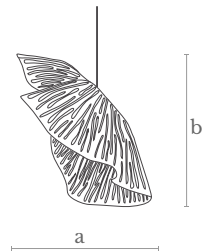

CLO410
LILLY CEILING LAMP

Measures
Diameter (a): 35 cm. | 14 in.
Height (b): 30 cm. | 12 in.

Lighting
1 LED bulb
4,5 w. | 450 lm.
3000 °K

Weight
1 Kg.

Material
Steel

Finishes
Shiny black nickel