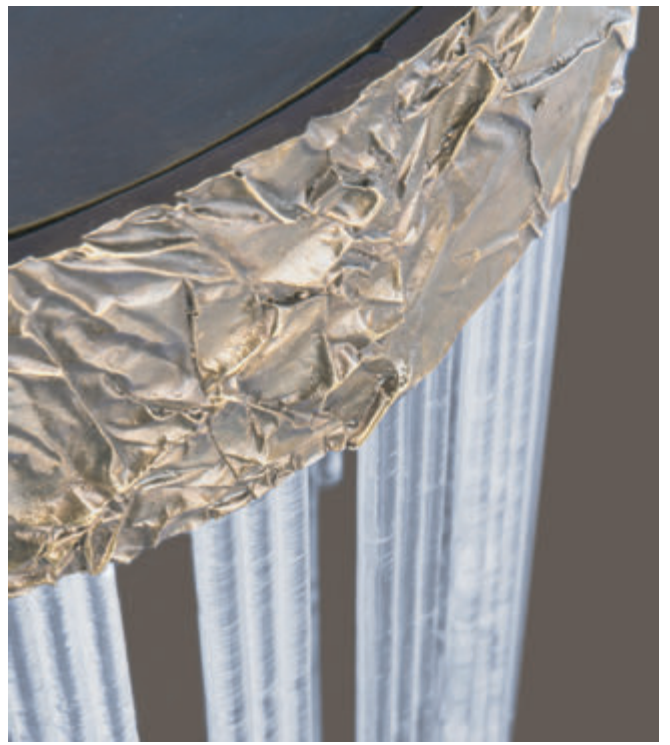

TB0151
WHITE ROMANCE TABLE LAMP