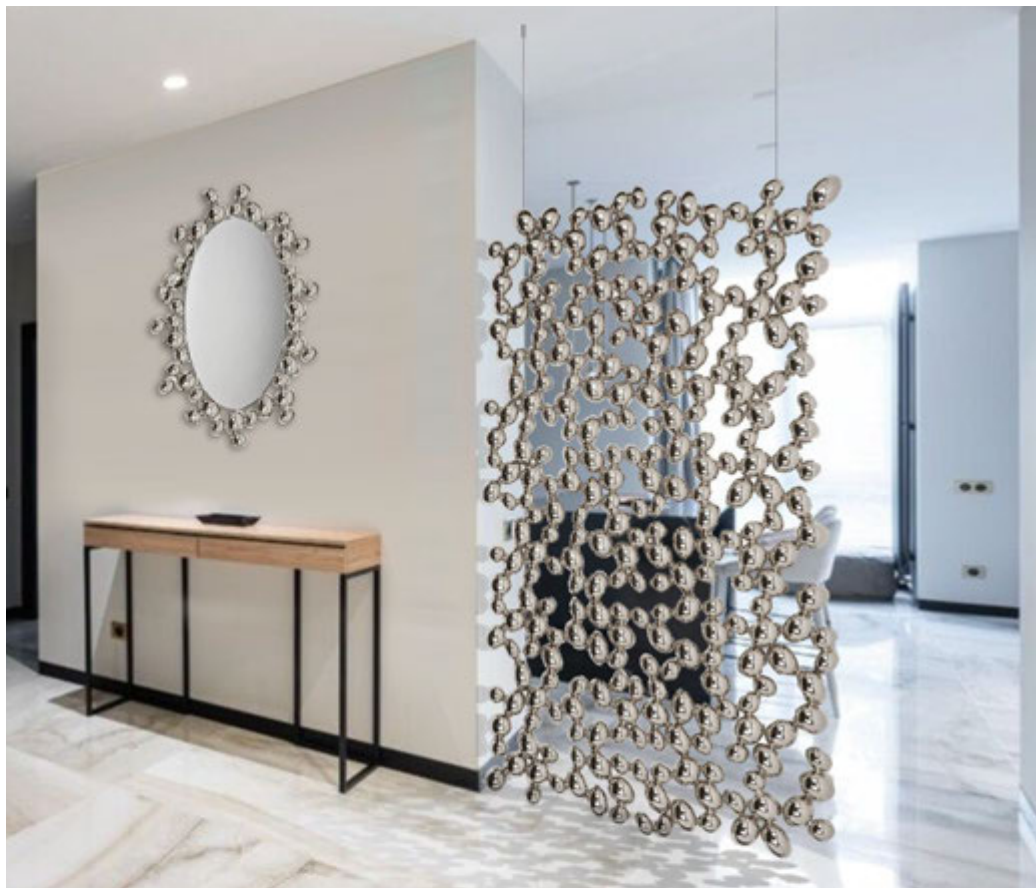

**CL0070**  
ONION CEILING LAMP

**WL0070**  
ONION WALL LAMP

**FL0070**  
ONION FLOOR LAMP

**CL0080**  
LEAVES ONION CEILING LAMP

**WL0080**  
LEAVES ONION WALL LAMP

**FL0080**  
LEAVES ONION FLOOR LAMP

**CL0130**  
RIVER STONES CEILING LAMP

**TL0130**  
RIVER STONES TABLE LAMP

**WL0130**  
RIVER STONES WALL LAMP

**MI0130**  
RIVER STONES MIRROR

SC0130  
RIVER STONES SCREEN

HB0130  
RIVER STONES HEADBOARD

TL0110  
FLOWER

TL0120  
HORSESHOES

TB0140  
TRUNK TABLE