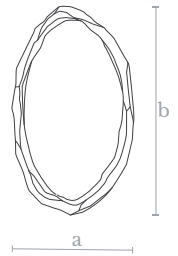

WL0720
GOLD RINGS WALL LAMP

Measures
Width (a): 35 cm. | 14 inches
Height (b): 40 cm. | 16 inches

Lighting
LED strip
104 w/m / 1320 lm/m
3000 °K

Weight
2 Kg.

Material
Lost wax brass casting

Finishes
Polished brass