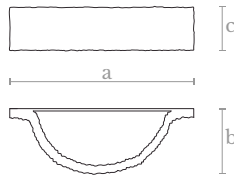

WL0800
TRUNK WALL LAMP

Measures

Width (a): 30 cm. | 12 inches
Depth (b): 12 cm. | 5 inches
Height (c): 6 cm. | 2 inches