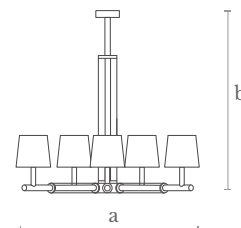

Finishes

Satined brass